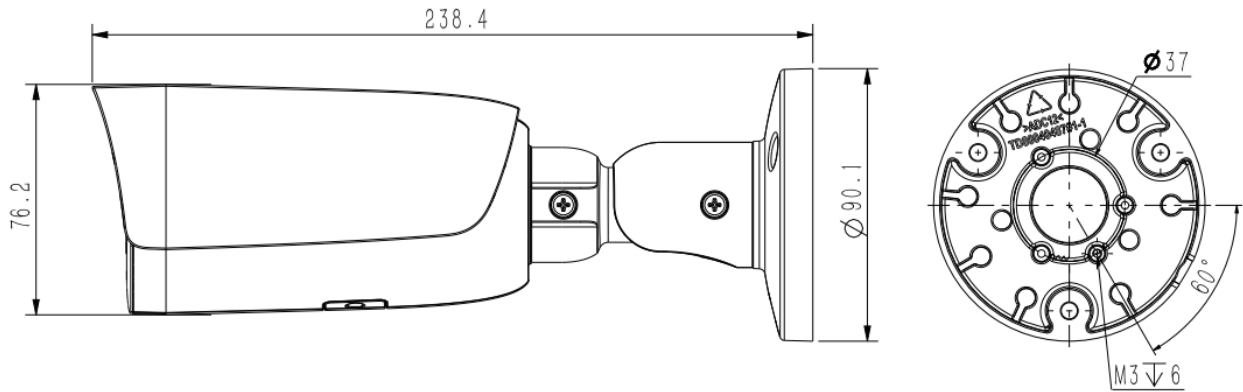

Tiandy Technologies Co.,Ltd.

Email: sales@tiandy.com
Website: en.tiandy.com

Tel: +86-22-58596065
Fax: +86-22-58596048

SPECIFICATIONS

Camera	
Image Sensor	1/2.8"CMOS
Min. Illumination	Color:0.002Lux@(F1.6,AGC ON),B/W:0Lux with IR
Shutter Time	1s-1/100000s
Day&Night	IR-cut filter with auto switch (ICR)
WDR	120dB
S/N	>42dB
Angle Adjustment	0-360°;0-90°;0-360°
Lens	
Lens Type	Motorized
Focal Length	2.8-12mm
Lens Mount	Φ14
Aperture Range	F1.6,Fixed
Field of View	96.8°-32.7°(H);71.3°-24.5°(V);120.2°-40.9°(D)
DORI Distance	W: Detect:56.0m Observe:22.2m Recognize:11.2m Identify:5.6m T: Detect:240.0m Observe:95.2m Recognize:48.0m Identify:24.0m
Illuminator	
IR LEDs	4
IR Distance	80m
Wavelength	850nm
White LEDs	N/A
Whitelight Distance	N/A
Compression Standard	
Video Compression	S+265/H.265/H.264B/H.264M/H.264H
Video Bit Rate	32k-6Mbps
Audio Compression	G.711A/G.711U/ADPCM_D
Audio Sampling Rate	8kHz/32kHz/48kHz

Tiandy

Image	
Max. Resolution	2592x1944@20fps
Main Stream	PAL:20fps(2592x1944),25fps(2592x1520,2560x1440,2304x1296,1920x1080,1280x720) NTSC:20fps(2592x1944),24fps(,2592x1520,2560x1440),30fps(2304x1296,1920x1080,1280x720)
Sub Stream	PAL:25fps(704x576,704x288,640x360,352x288) NTSC:30fps(704x480,704x240,640x360,352x240)
Third Stream	N/A
BLC	Yes
HLC	Yes
AGC	Yes
3D DNR	Yes
White Balance	Auto/Semi-auto/Manual/Sunny/Natural light/Warm light/Sodium lamp/Incandescent lamp/Locked white balance
ROI	8 regions
Corridor mode	N/A
EIS	N/A
OSD	1region;16*16/32*32/48*48/64*64
Picture Overlay	N/A
Privacy Mask	4 regions
Defog	Yes
Feature	
Alarm Trigger	Motion Detection;Mask Alarm;Disk Full;Disk R/W Error;IP Address Conflict
Linkage Method	trigger recording;trigger capture;notify surveillance center
Video Analytics	Tripwire;Perimeter

DIMENSIONS (Unit: mm)

ACCESSORIES

TC-P54BM SpecV5

A36